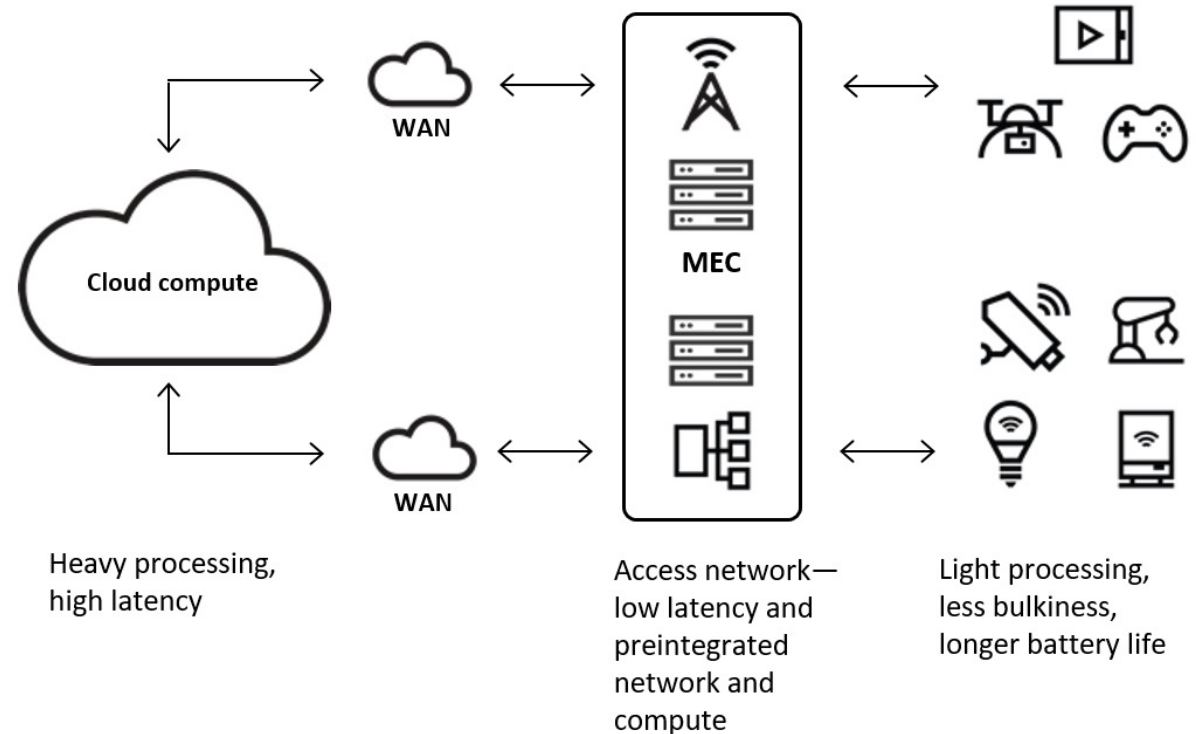

5G Network Types

- Public – Commercial network offering that integrate with Public MEC nodes

Uses – Location Shoots, News Gathering, Ad Hoc Events, Distribution

- Private – Network that leverages dedicated radios, packet core, and private MEC nodes

Uses – Venues, Campuses, Enterprise, Arenas

What is MEC?

- Multi-access edge computing (MEC) enables cloud servers to run closer to endpoints, reducing latency and speeding local processing.

Traditional cloud

Distributed cloud

Public MEC vs Private MEC

Public MEC – Multitenant customer support from publicly situated network/compute infrastructure

- Locations at select SAP and C-RAN locations
- Latency in the 7 to 20 ms range at the C-RAN or 20 to 80 ms range at the SAP
- Access connectivity via public 4G/5G radio access network (RAN)
- Enterprise-level performance and security

What are Media Gateways?

Media Gateway - Entry and exit point for bidirectional media workflows that facilitates untethered Contribution and Distribution workflows

- Serves a local market
- Provides access to other services leveraged by the workflow
- Component of a software defined media network