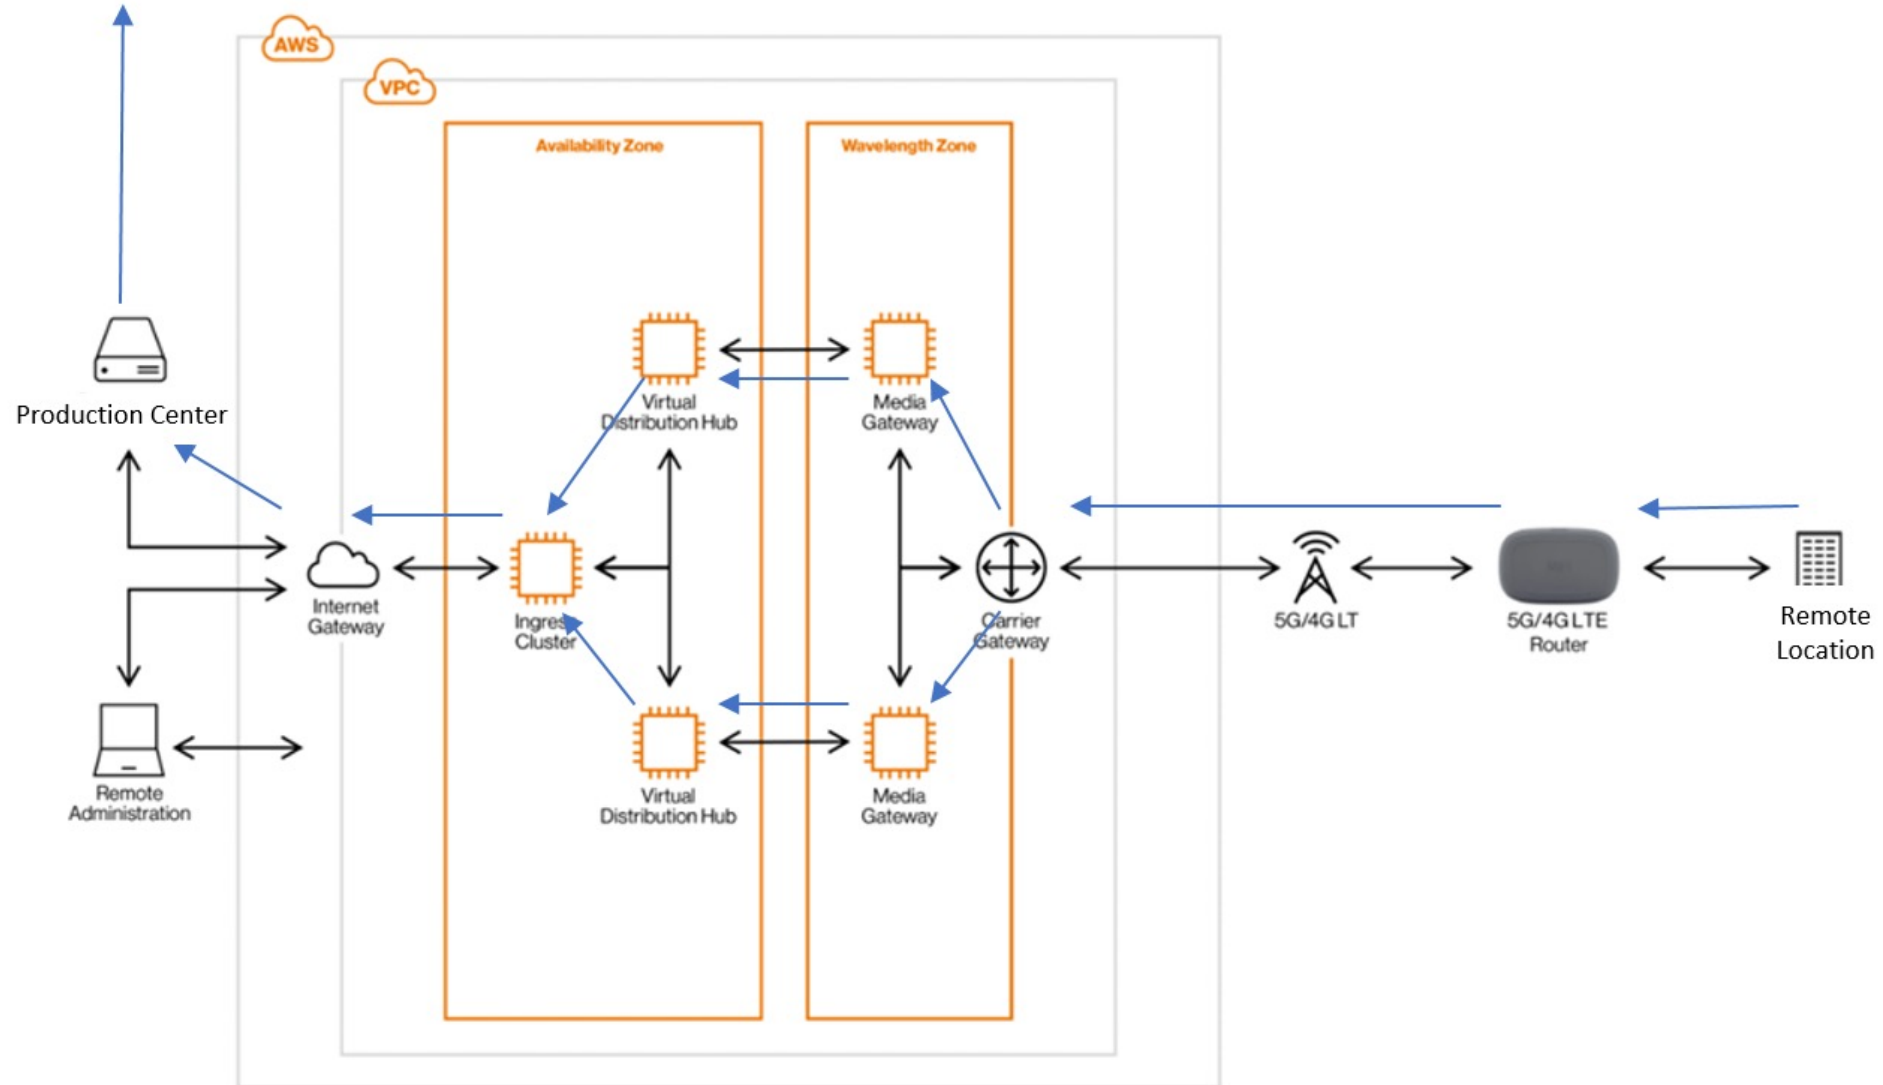

Media Gateway High Level Design - Contribution