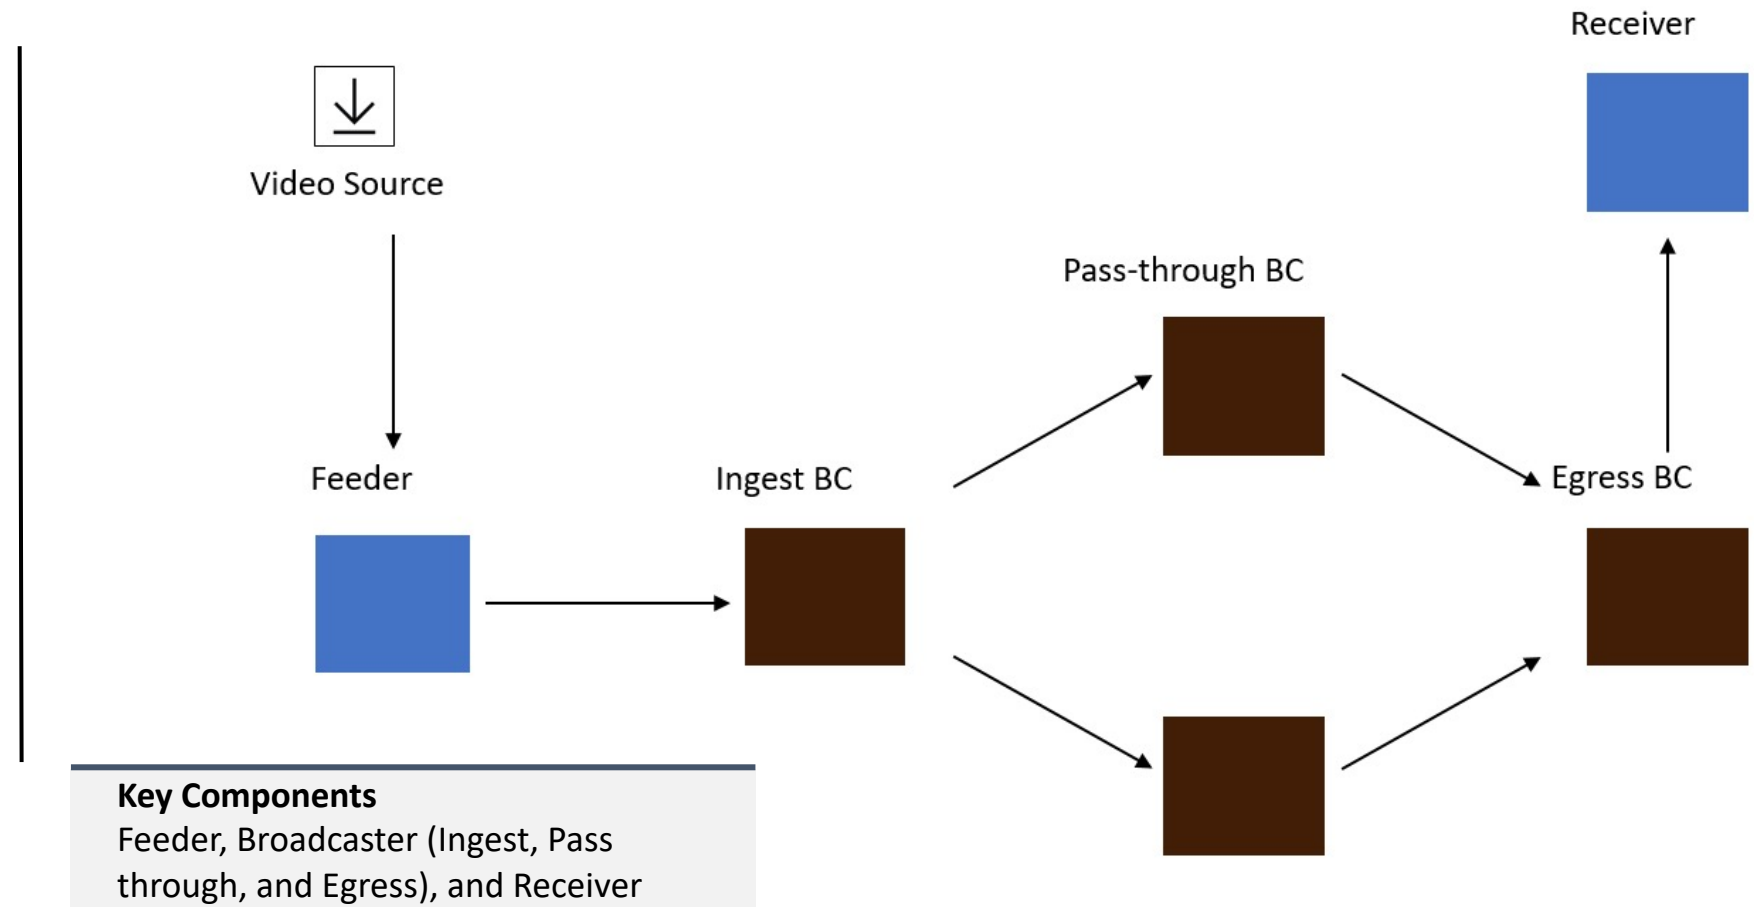

Uses – Venues, Campuses, Enterprise, Arenas

What is MEC?

- Multi-access edge computing (MEC) enables cloud servers to run closer to endpoints, reducing latency and speeding local processing.

Traditional cloud

Distributed cloud

Public MEC vs Private MEC

Public MEC – Multitenant customer support from publicly situated network/compute infrastructure

- Locations at select SAP and C-RAN locations
- Latency in the 7 to 20 ms range at the C-RAN or 20 to 80 ms range at the SAP
- Access connectivity via public 4G/5G radio access network (RAN)
- Enterprise-level performance and security

Public MEC vs Private MEC

Private MEC – Onsite at and dedicated to a single enterprise (single tenant)

- Access connectivity via private 4G/5G network
- Ultralow latency in the sub-10 ms range

MEC Video Architecture

What are Media Gateways?

Media Gateway - Entry and exit point for bidirectional media workflows that facilitates untethered Contribution and Distribution workflows

- Serves a local market
- Provides access to other services leveraged by the workflow
- Component of a software defined media network