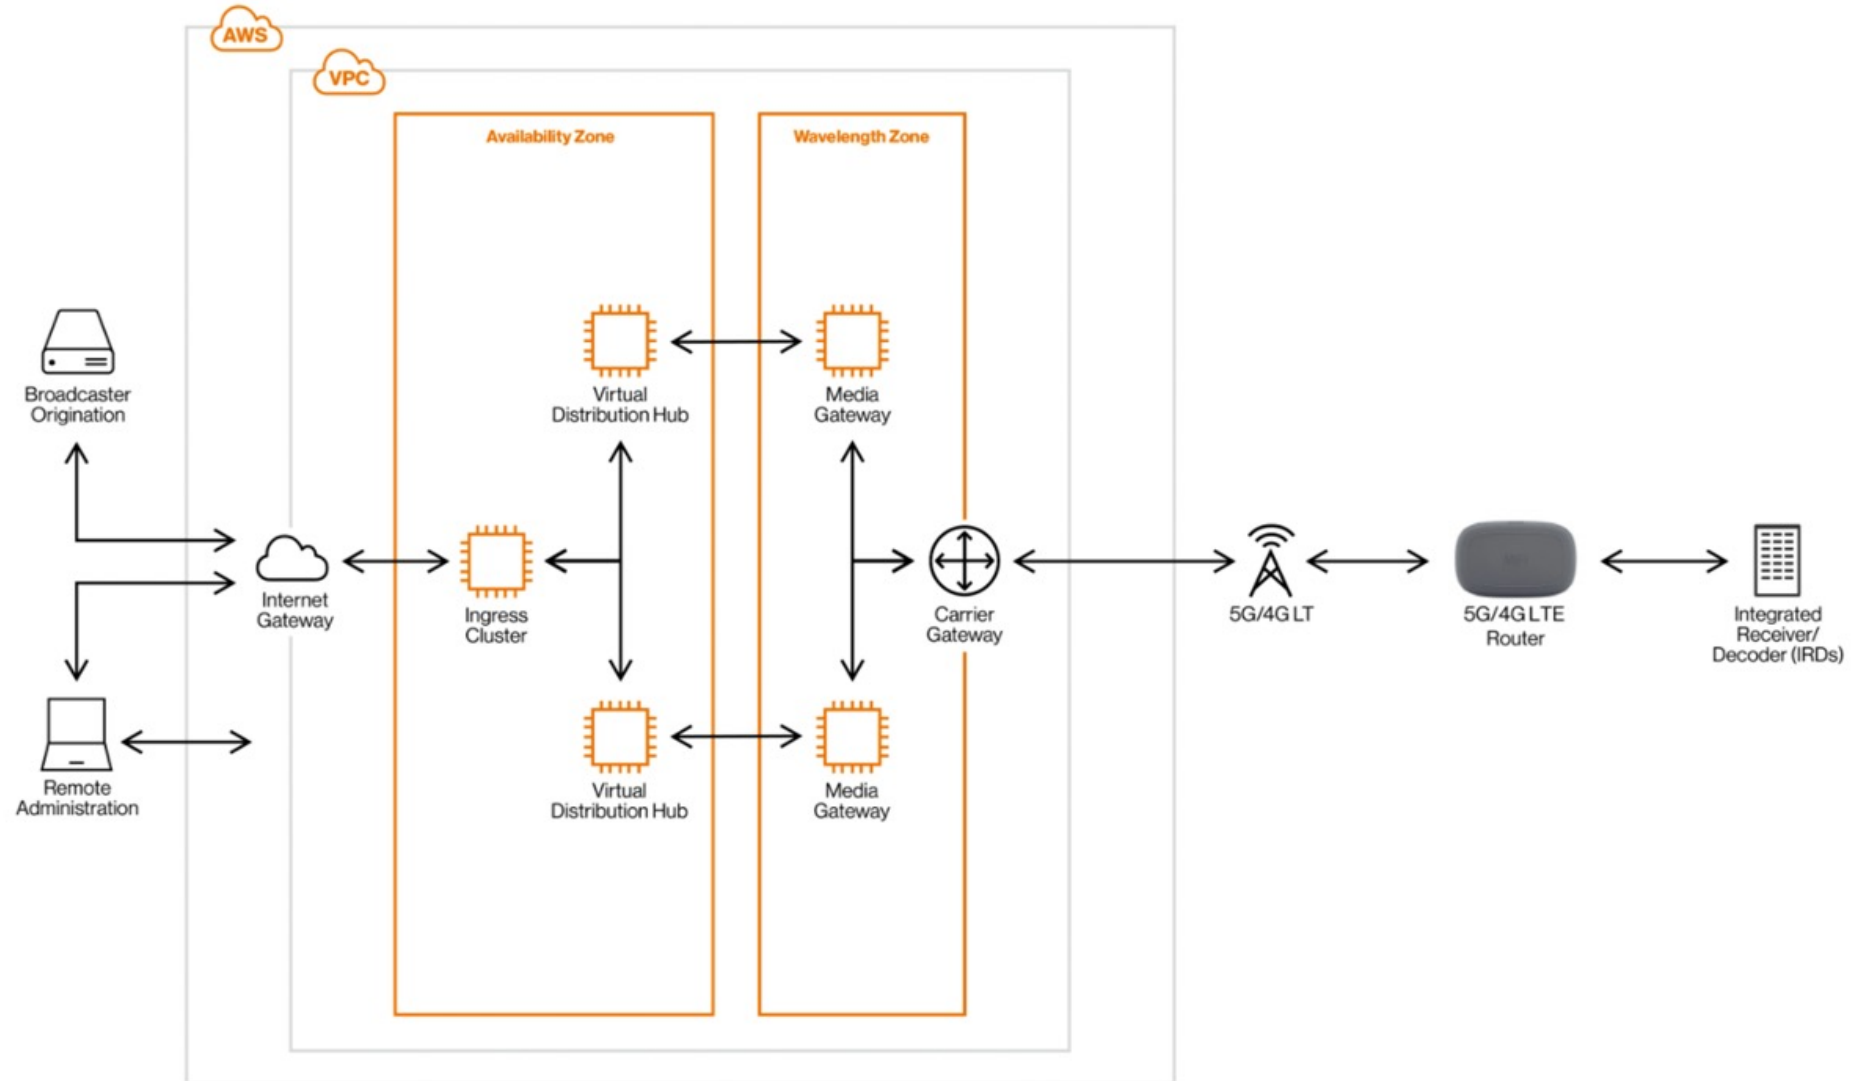

Uses – Venues, Campuses, Enterprise, Arenas

What is MEC?

- Multi-access edge computing (MEC) enables cloud servers to run closer to endpoints, reducing latency and speeding local processing.

Traditional cloud

Distributed cloud

Public MEC vs Private MEC

Public MEC – Multitenant customer support from publicly situated network/compute infrastructure

- Locations at select SAP and C-RAN locations
- Latency in the 7 to 20 ms range at the C-RAN or 20 to 80 ms range at the SAP
- Access connectivity via public 4G/5G radio access network (RAN)
- Enterprise-level performance and security

Public MEC vs Private MEC

Private MEC – Onsite at and dedicated to a single enterprise (single tenant)

- Access connectivity via private 4G/5G network
- Ultralow latency in the sub-10 ms range

MEC Video Architecture

What are Media Gateways?

Media Gateway - Entry and exit point for bidirectional media workflows that facilitates untethered Contribution and Distribution workflows

- Serves a local market
- Provides access to other services leveraged by the workflow
- Component of a software defined media network