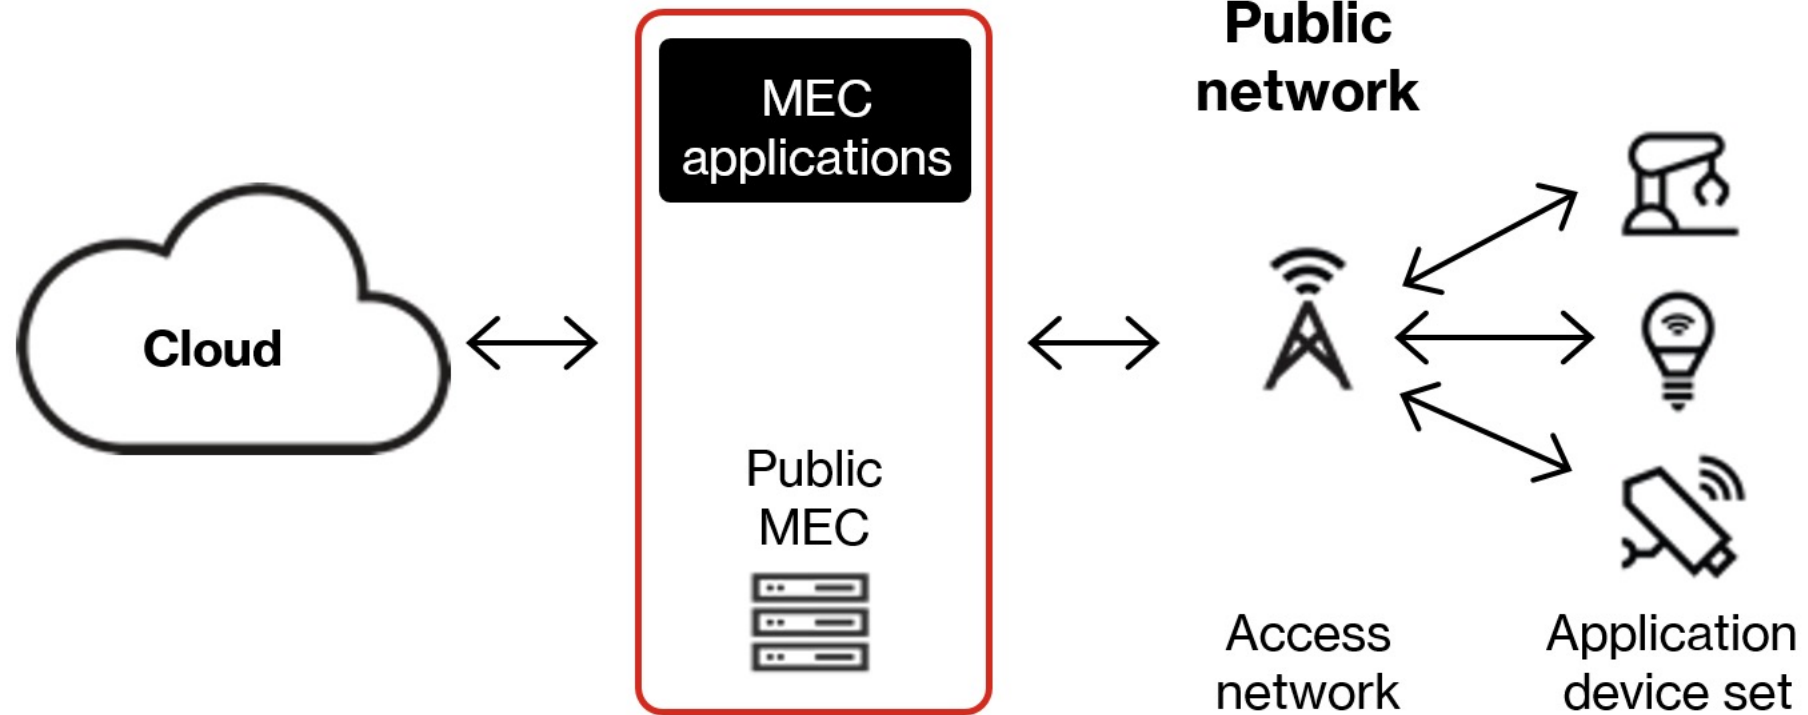

5G Network Types

- Public – Commercial network offering that integrate with Public MEC nodes

Uses – Location Shoots, News Gathering, Ad Hoc Events, Distribution

- Private – Network that leverages dedicated radios, packet core, and private MEC nodes

Uses – Venues, Campuses, Enterprise, Arenas

What is MEC?

- Multi-access edge computing (MEC) enables cloud servers to run closer to endpoints, reducing latency and speeding local processing.

Traditional cloud

Distributed cloud

Public MEC vs Private MEC

Public MEC – Multitenant customer support from publicly situated network/compute infrastructure

- Locations at select SAP and C-RAN locations
- Latency in the 7 to 20 ms range at the C-RAN or 20 to 80 ms range at the SAP
- Access connectivity via public 4G/5G radio access network (RAN)
- Enterprise-level performance and security

What are Media Gateways?

Media Gateway - Entry and exit point for bidirectional media workflows that facilitates untethered Contribution and Distribution workflows

- Serves a local market
- Provides access to other services leveraged by the workflow
- Component of a software defined media network