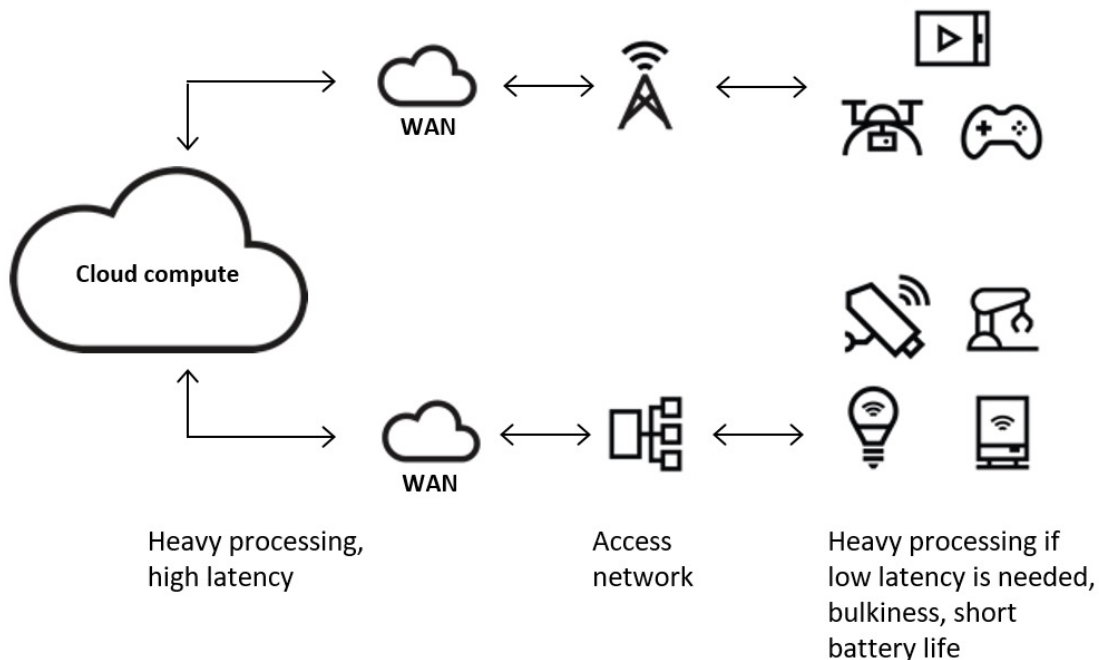

Chasing big waves in Nazare, Portugal

Mixing & mastering albums for artists you might recognize

What is 5G?

5G is a broad term that has different characteristics depending on the spectrum

- mmWave – Great speeds – Coverage varies
- C-band - Good mix of speeds – Dense coverage
- Low Band – Lower speeds – Very dense coverage

5G Network Types

- Public – Commercial network offering that integrate with Public MEC nodes

Uses – Location Shoots, News Gathering, Ad Hoc Events, Distribution

- Private – Network that leverages dedicated radios, packet core, and private MEC nodes

Uses – Venues, Campuses, Enterprise, Arenas

What is MEC?

- Multi-access edge computing (MEC) enables cloud servers to run closer to endpoints, reducing latency and speeding local processing.

Traditional cloud

What are Media Gateways?

Media Gateway - Entry and exit point for bidirectional media workflows that facilitates untethered Contribution and Distribution workflows

- Serves a local market
- Provides access to other services leveraged by the workflow
- Component of a software defined media network