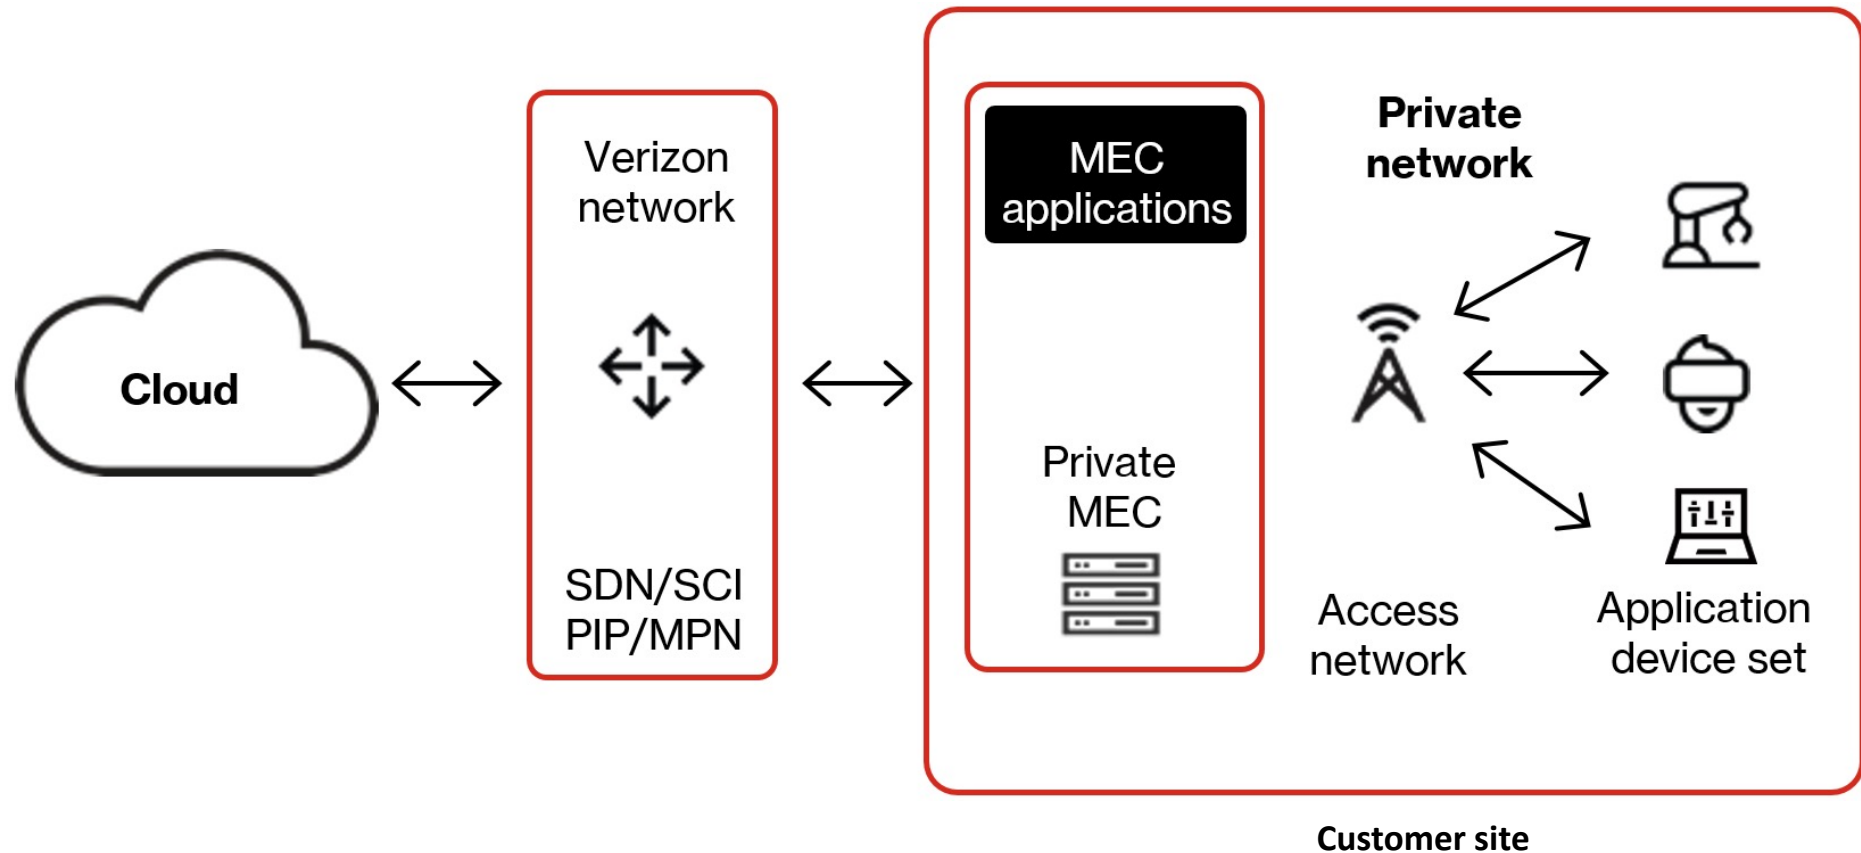

Uses – Venues, Campuses, Enterprise, Arenas

What is MEC?

- Multi-access edge computing (MEC) enables cloud servers to run closer to endpoints, reducing latency and speeding local processing.

Traditional cloud

Distributed cloud

Public MEC vs Private MEC

Public MEC – Multitenant customer support from publicly situated network/compute infrastructure

- Locations at select SAP and C-RAN locations
- Latency in the 7 to 20 ms range at the C-RAN or 20 to 80 ms range at the SAP
- Access connectivity via public 4G/5G radio access network (RAN)
- Enterprise-level performance and security

Public MEC vs Private MEC

Private MEC – Onsite at and dedicated to a single enterprise (single tenant)

- Access connectivity via private 4G/5G network
- Ultralow latency in the sub-10 ms range

MEC Video Architecture

What are Media Gateways?

Media Gateway - Entry and exit point for bidirectional media workflows that facilitates untethered Contribution and Distribution workflows

- Serves a local market
- Provides access to other services leveraged by the workflow
- Component of a software defined media network