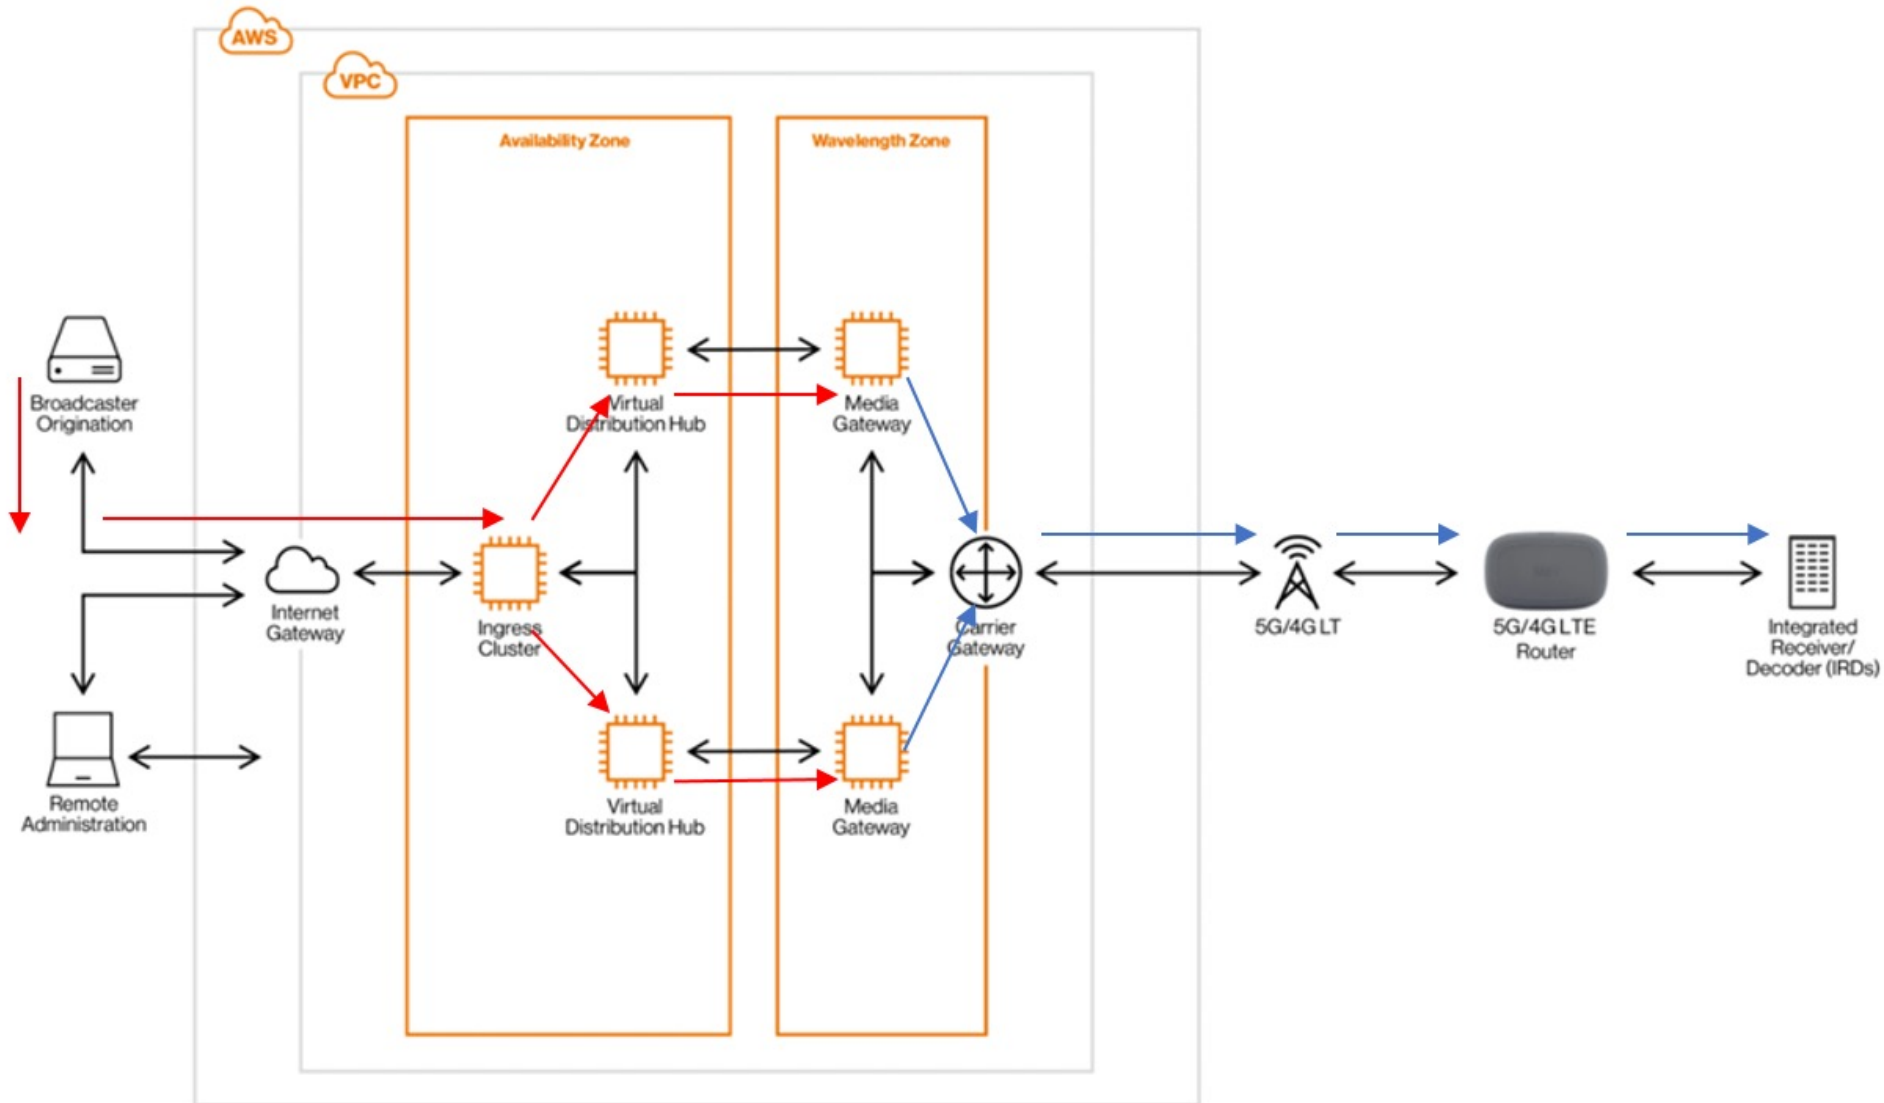

Uses – Venues, Campuses, Enterprise, Arenas

What is MEC?

- Multi-access edge computing (MEC) enables cloud servers to run closer to endpoints, reducing latency and speeding local processing.

Traditional cloud

Public MEC vs Private MEC

Private MEC – Onsite at and dedicated to a single enterprise (single tenant)

- Access connectivity via private 4G/5G network
- Ultralow latency in the sub-10 ms range

MEC Video Architecture

What are Media Gateways?

Media Gateway - Entry and exit point for bidirectional media workflows that facilitates untethered Contribution and Distribution workflows

- Serves a local market
- Provides access to other services leveraged by the workflow
- Component of a software defined media network

Media Gateway High Level Design - Contribution

Media Gateway High Level Design - Distribution

5G Edge Resources

- Verizon 5G Edge Compute
<https://www.verizon.com/business/solutions/5g/edge-computing/>
- Verizon 5G Edge Developer Resources
<https://www.verizon.com/business/solutions/5g/edge-computing/developer-resources/>
- Verizon 5G Edge Tutorials
<https://github.com/verizon/5gedgetutorials>